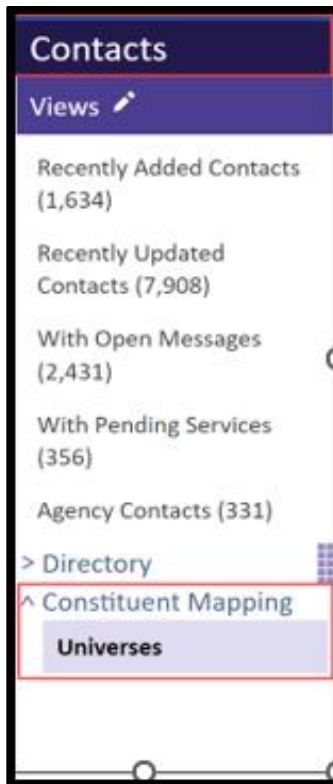

Import or Update Universe to IQ

1. Navigate to **Contacts** → **Views** → **Constituent Mapping** → **Universes**.

2. Select the appropriate universe from the list in the middle column.

Search		By Created Date (Desc) ▼
Universes (Total 45) ↕		
☐ Name	Dates	
☐ Select: 100,001 to 125k 499 - 2022 - 85k to 100k Original Count: 58099 Select: 85,001 to 100k	Created: 9/22/2022	
☐ 499 - 2022 - Income 60k to 85k Original Count: 89952 Select: 60,001 to 85k	Created: 9/22/2022 Retrieved: 3/1/2023	
☐ 499 - 2022 - Income 35k to 60k Original Count: 63951 Select: 35,001 to 60k	Created: 9/22/2022	
☐ 499 - 2022 - Income 6k to 35k Original Count: 34702 Select: Income is 6k to 35k	Created: 9/22/2022	